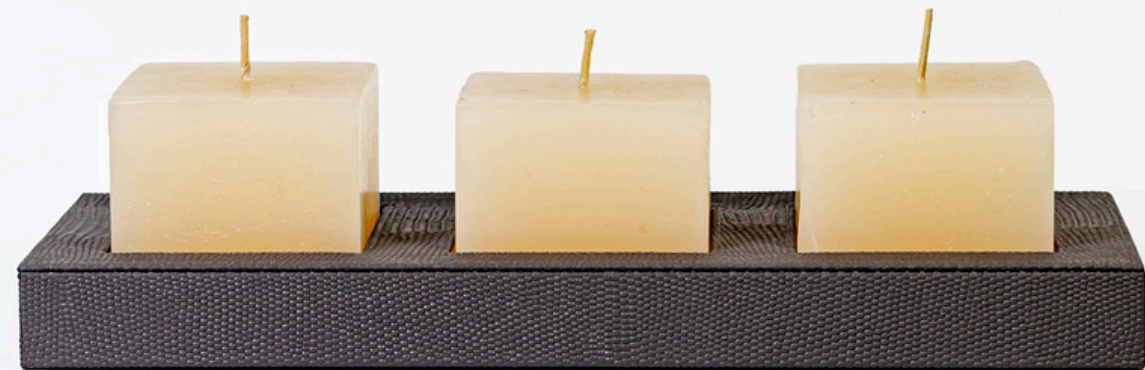

Description

Decorative candle set with base, ideal for creating a warm and harmonious atmosphere.