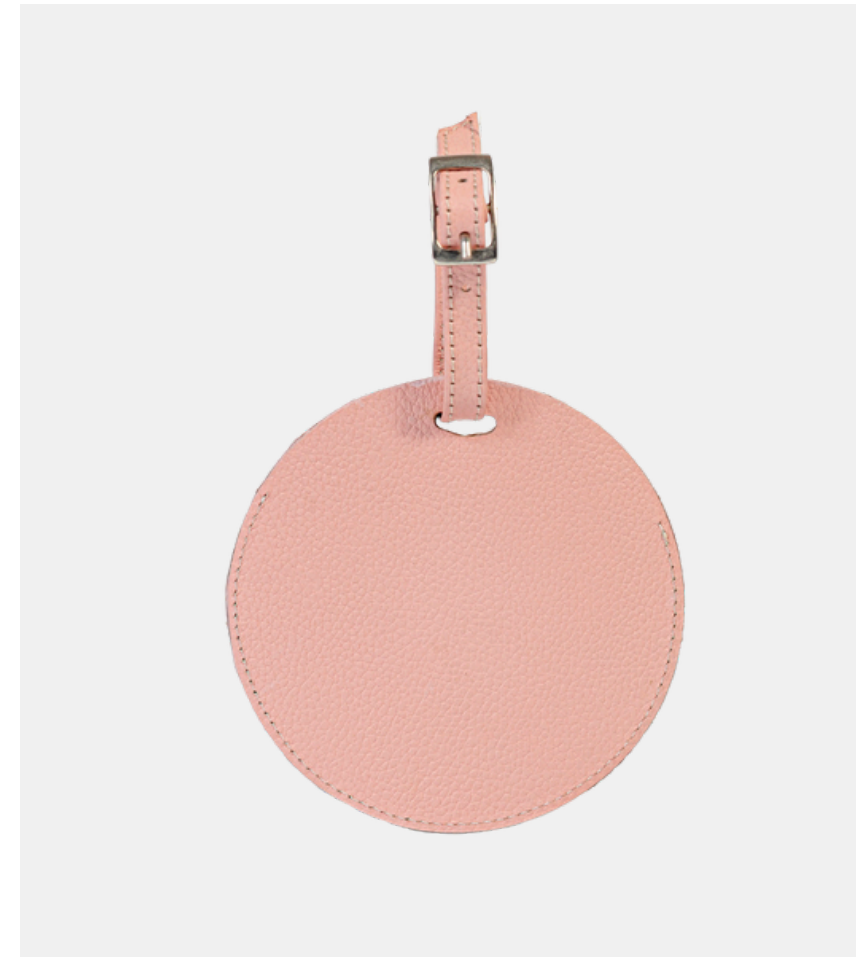

**ROUND
LUGGAGE
TAG**

Plain

- Curpiel
- Synthetic
- Premium Synthetic
- Leather
- Premium Leather

Embroidered

- Curpiel
- Synthetic
- Premium Synthetic

Dimensions

12dm

*All our products are available for wholesale and retail sale.