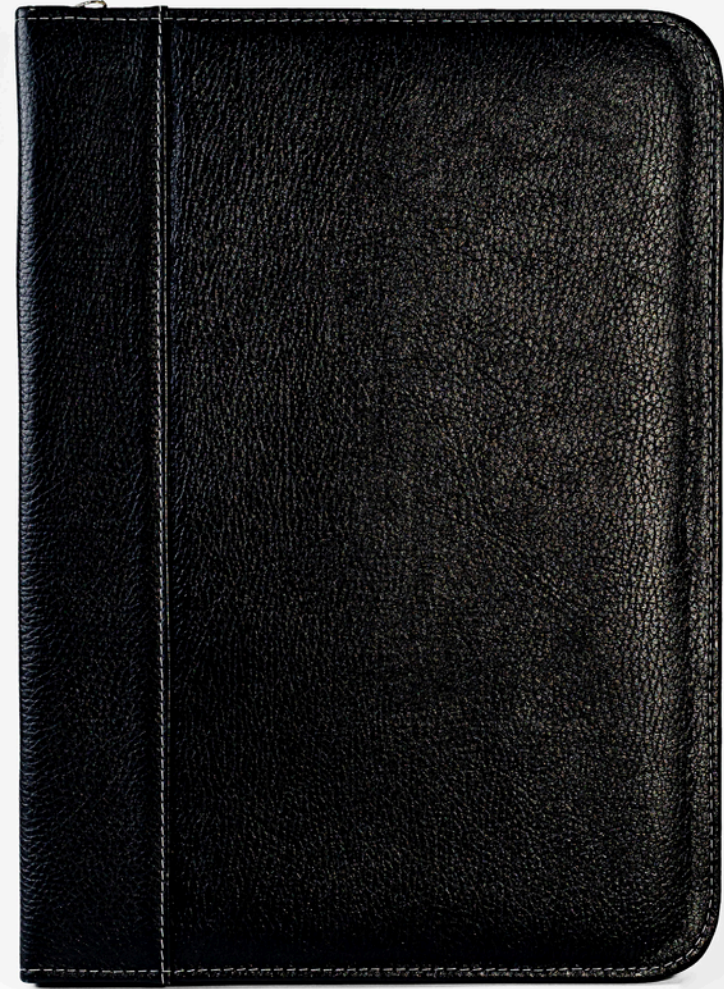

Description

Folder with zipper and interior compartments for storing pens and other documents.