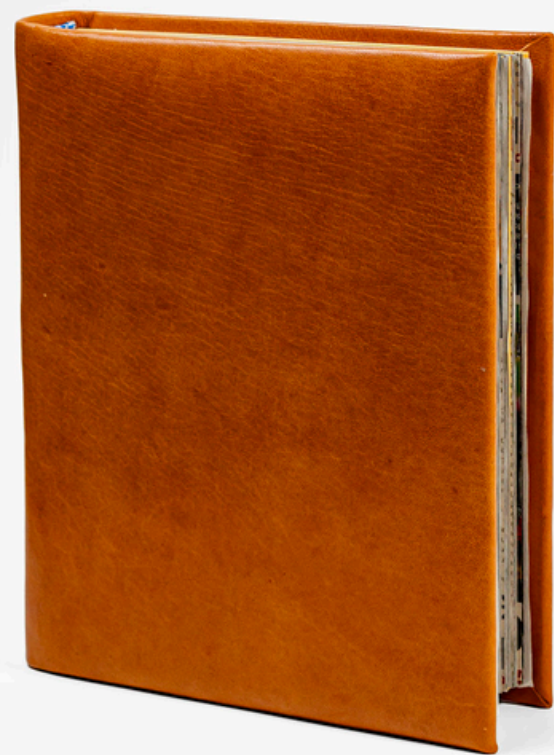

**MINI  
ALBUM**

**Plain**

- Curpiel
- Synthetic
- Premium Synthetic
- Leather
- Premium Leather

**Embroidered**

- Curpiel
- Synthetic
- Premium Synthetic

**Dimensions**

21x26 cm (60 pages)

*\*All our products are available for wholesale and retail sale.*