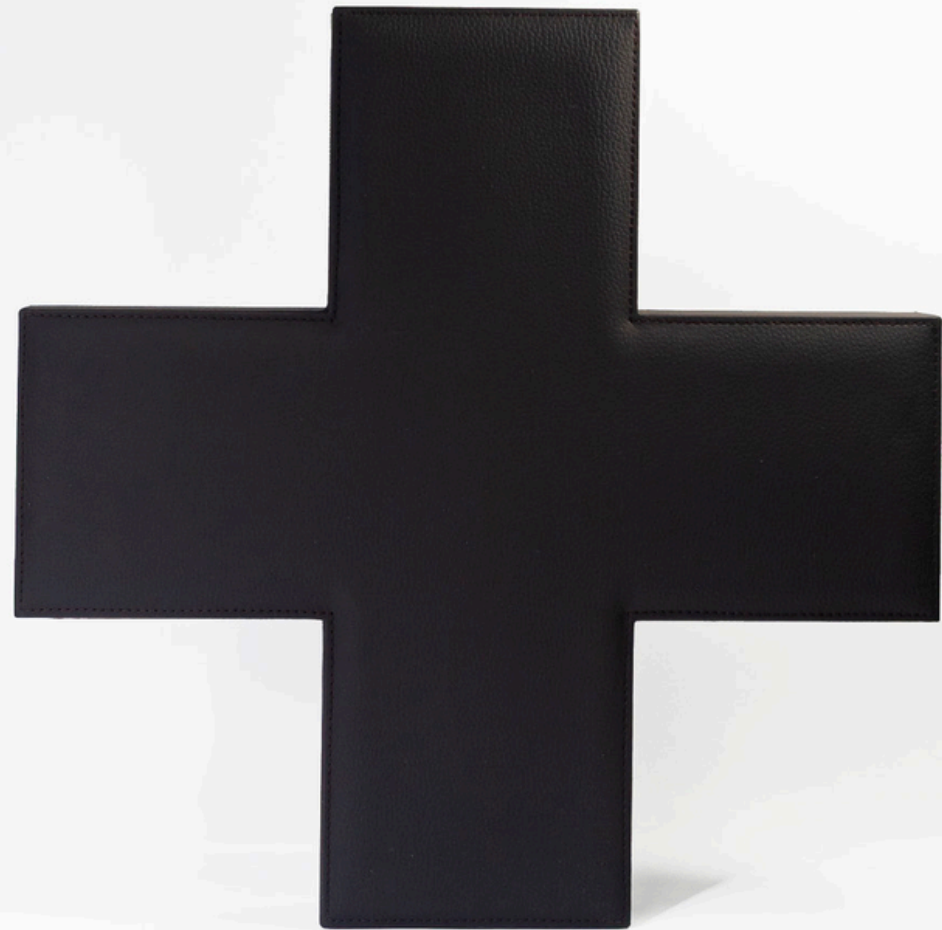

Description

Decorative cross, ideal for complementing spaces with an elegant and meaningful detail.