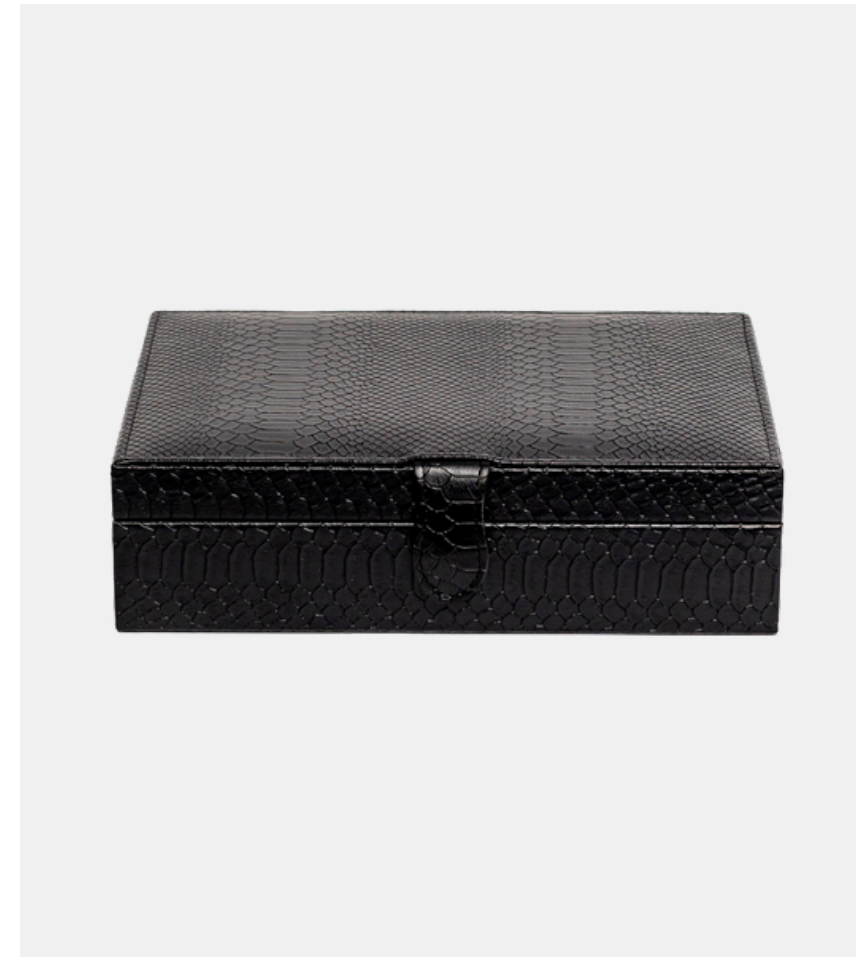

**Description**

Protect and organize your jewelry in elegant compartments.

**MEDIUM JEWELRY BOX 5**

**Dimensions**

26x18x7 cm

*\*All our products are available for wholesale and retail sale.*

**Plain**

- Curpiel
- Synthetic
- Premium Synthetic
- Leather
- Premium Leather