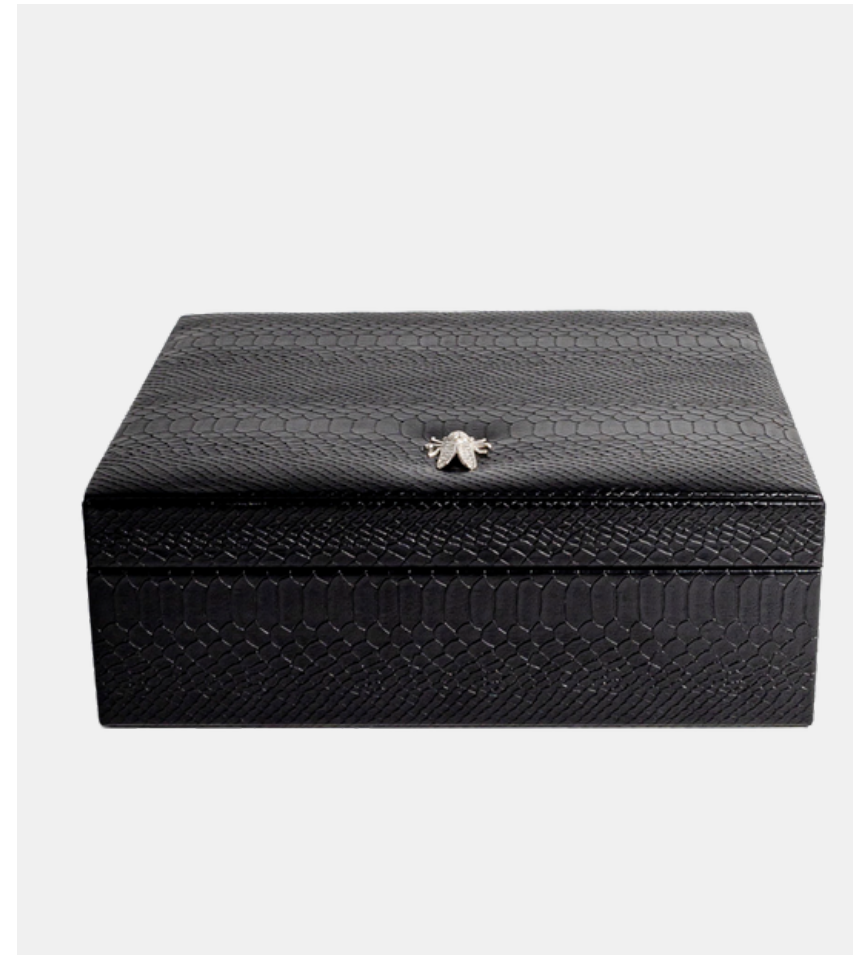

**TEA BOX (6)  
GLASS**

**Dimensions**

25.5x8.5x9 cm

*\*All our products are available for wholesale and retail sale.*

**Plain**

- Curpiel
- Synthetic
- Premium Synthetic
- Leather
- Premium Leather

**Embroidered**

- Curpiel
- Synthetic
- Premium Synthetic

**Critters**

- Curpiel
- Synthetic
- Premium Synthetic
- Leather
- Premium Leather

**Description**

Organize your favorite tea bags in a practical and stylish way.

**TEA BOX (9)**

**Dimensions**

27x24.5x9 cm

*\*All our products are available for wholesale and retail sale.*

**Plain**

- Curpiel
- Synthetic
- Premium Synthetic
- Leather
- Premium Leather

**Embroidered**

- Curpiel
- Synthetic
- Premium Synthetic