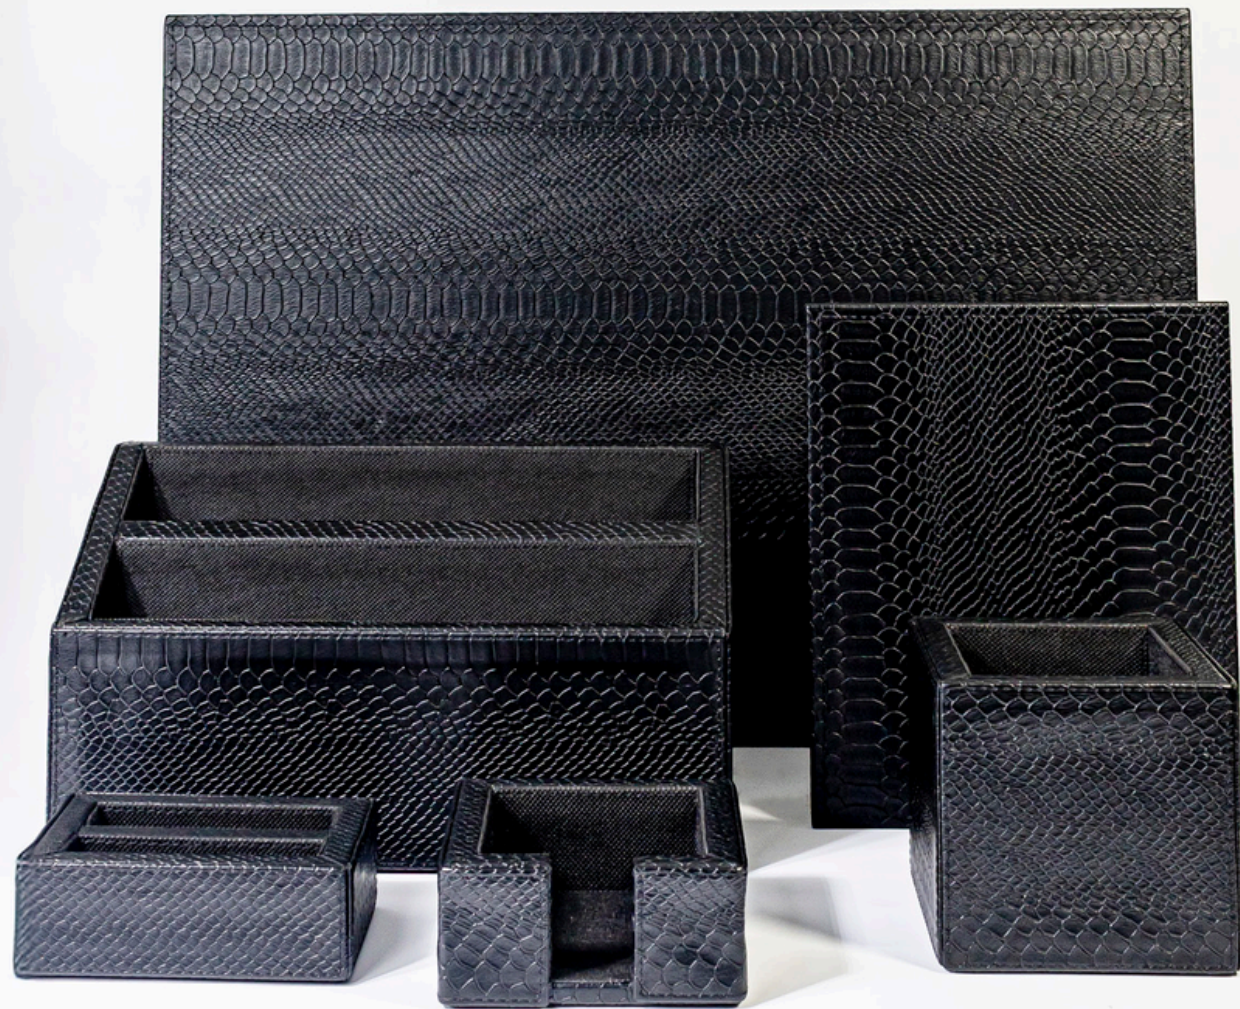

### Dimensions

29x20x4 cm

*\*All our products are available for wholesale and retail sale.*

**Description**

A practical and elegant set to keep the workspace organized.

**DESK SET 6  
PIECES**

**Plain**

- Curpiel
- Synthetic
- Premium Synthetic
- Leather
- Premium Leather