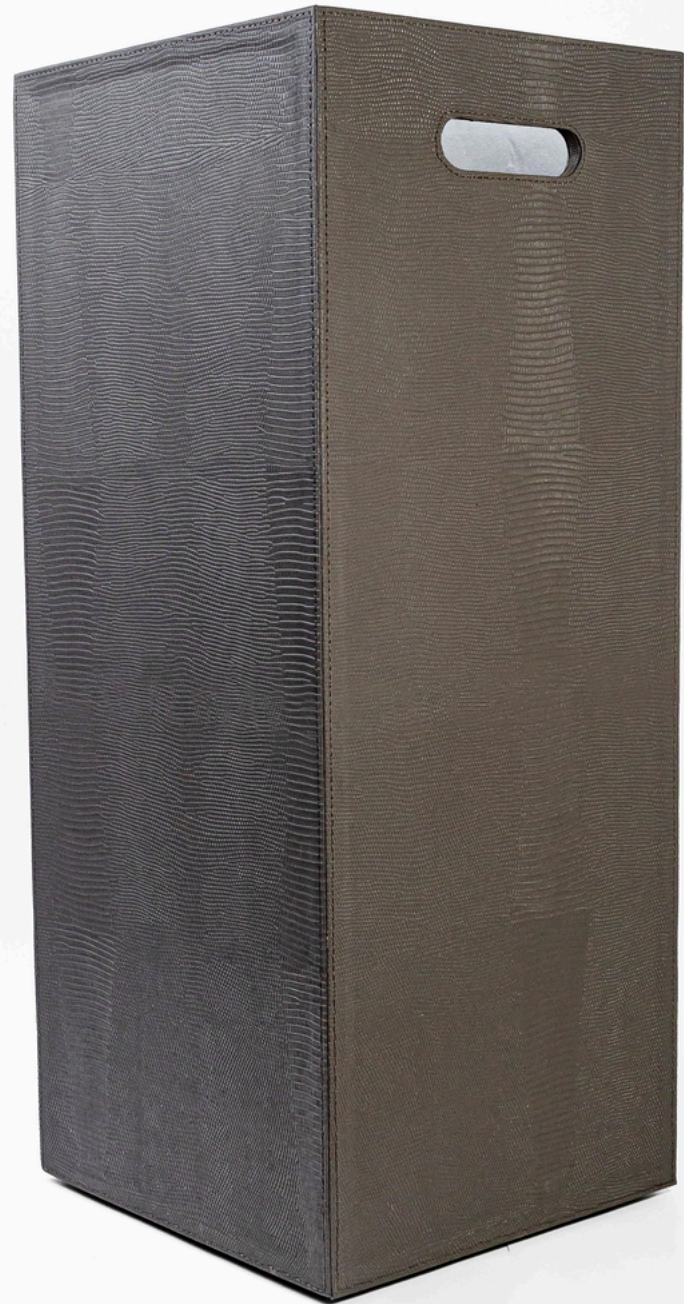

Description

Elegant and functional umbrella stand, ideal for keeping your entryway organized.