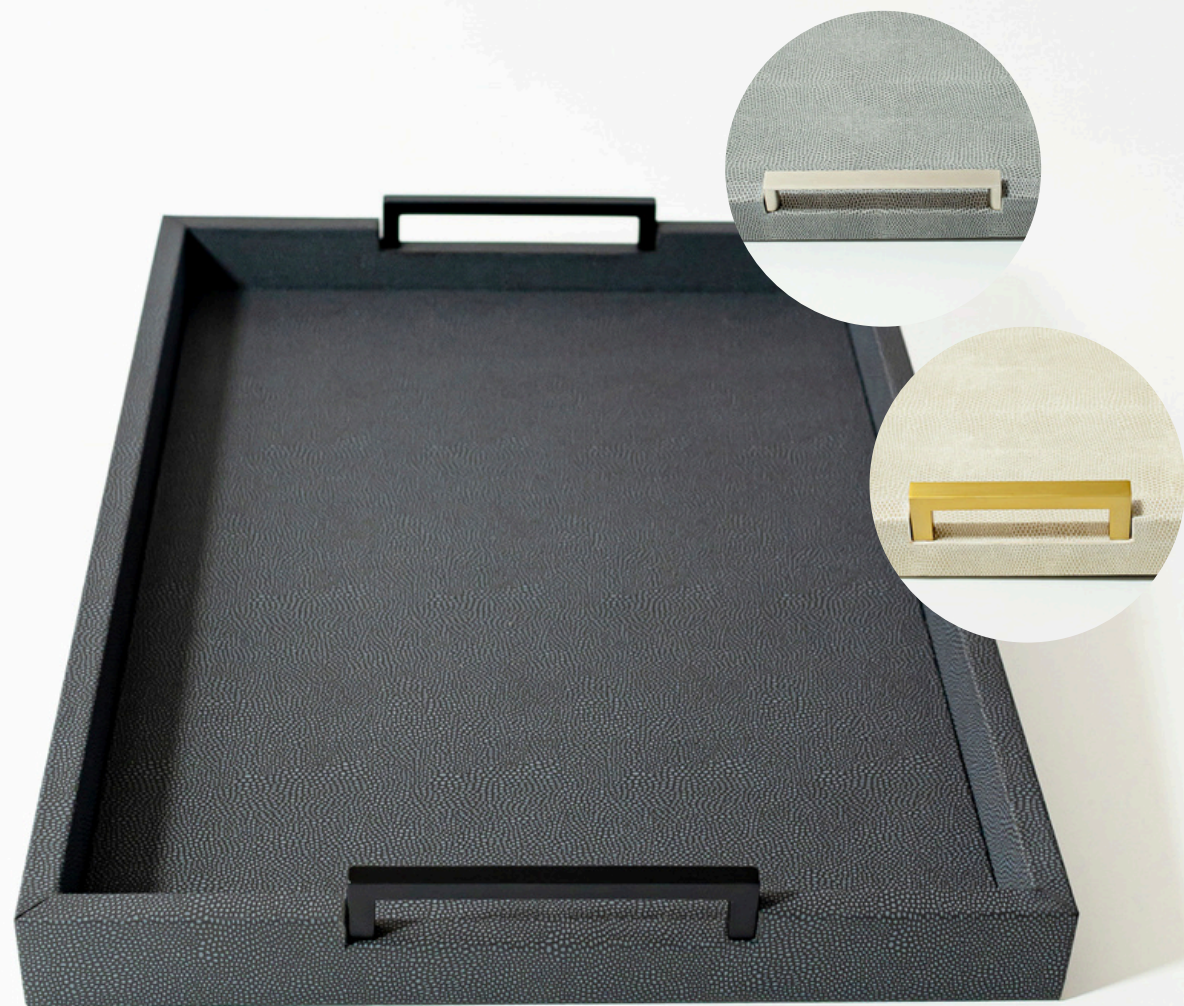

- Curpiel
- Synthetic
- Premium Synthetic
- Leather
- Premium Leather

**Description**

Store keys, coins, and small objects in one place when you get home.

**SMALL SQUARE TRAY**

**Dimensions**

22x22x3 cm

*\*All our products are available for wholesale and retail sale.*

**Description**

Ideal for serving, organizing, or decorating with style.

**TRAY WITH HARDWARE**

**Plain**

- Curpiel
- Synthetic
- Premium Synthetic
- Leather
- Premium Leather

**Embroidered**

- Curpiel
- Synthetic
- Premium Synthetic

### Dimensions

38.5x38.5x53cm

*\*All our products are available for wholesale and retail sale.*

### Dimensions

50x38.5x61 cm

*\*All our products are available for wholesale and retail sale.*